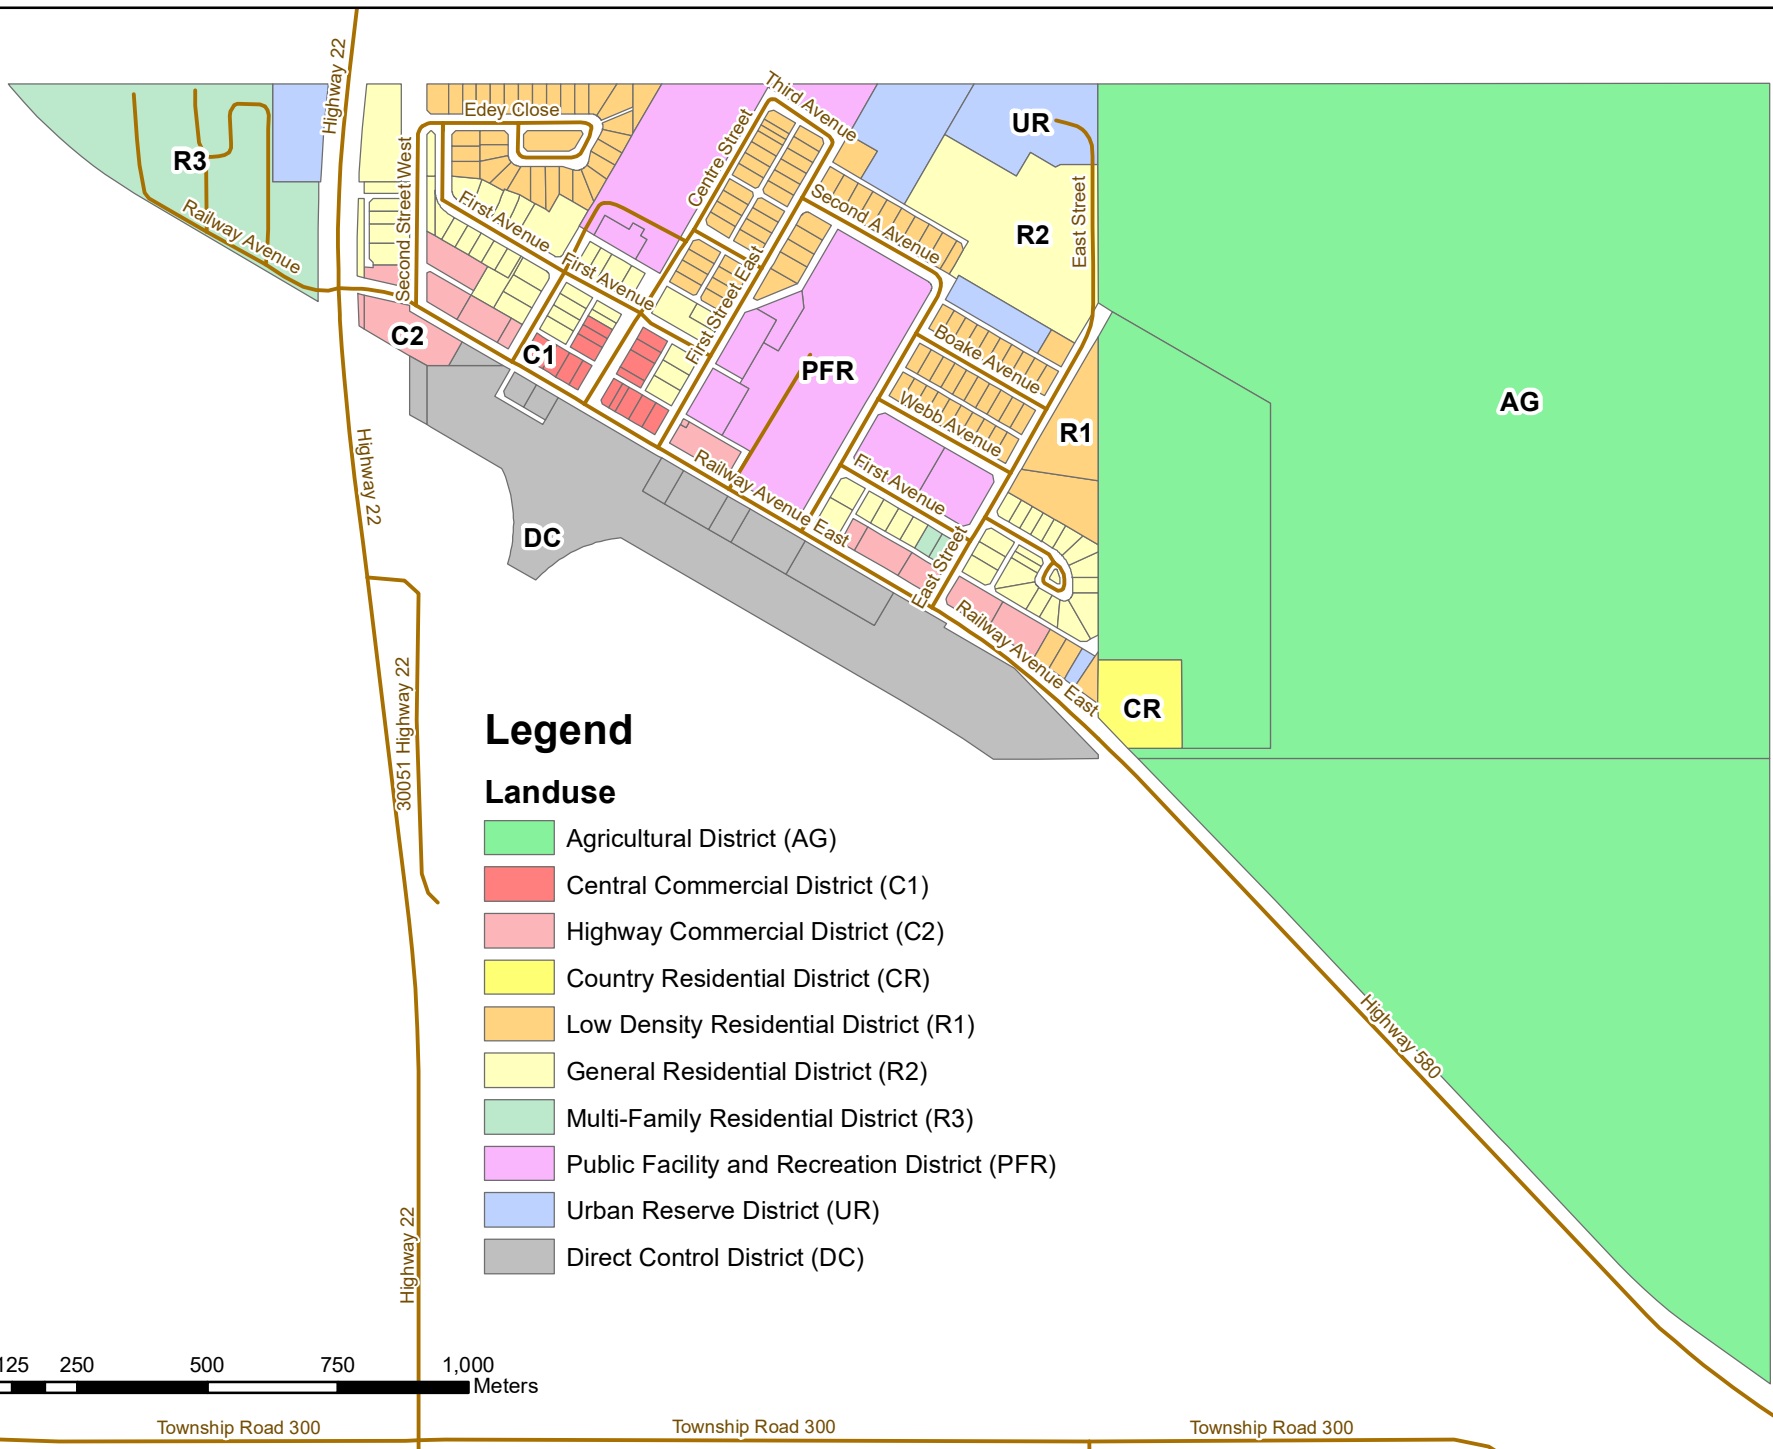

Village of Cremona Landuse Map

Legend

Landuse

- Agricultural District (AG)
- Central Commercial District (C1)
- Highway Commercial District (C2)
- Country Residential District (CR)
- Low Density Residential District (R1)
- General Residential District (R2)
- Multi-Family Residential District (R3)
- Public Facility and Recreation District (PFR)
- Urban Reserve District (UR)
- Direct Control District (DC)